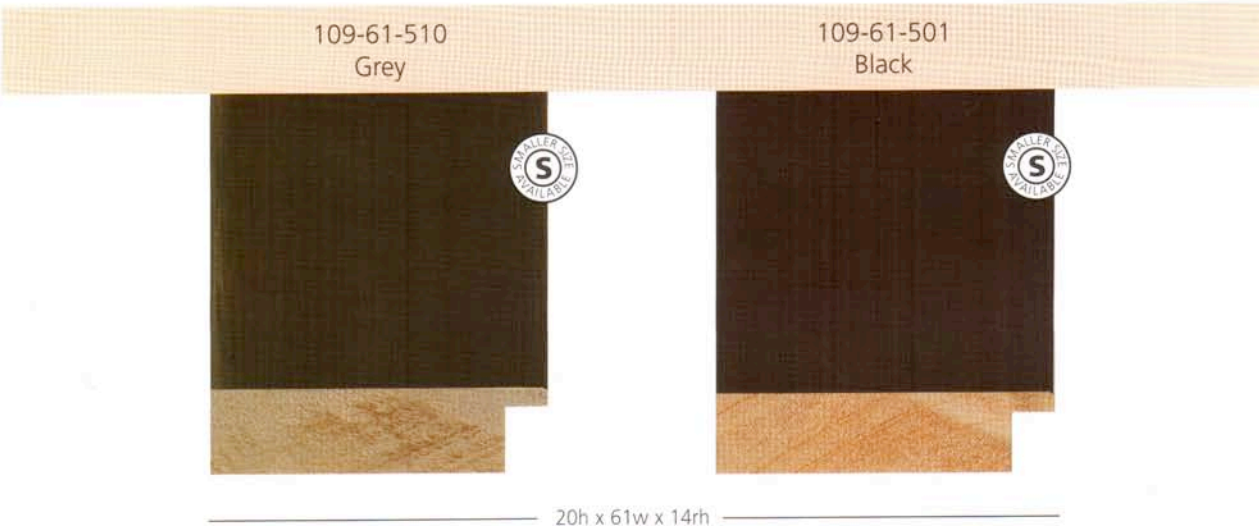

M 100-37-DGLD

20h x 37w x 10rh

TIMBER: ROUNDED

MARKS

TIMBER LARGE

MARKS

TIMBER: MEDIUM

MARKS